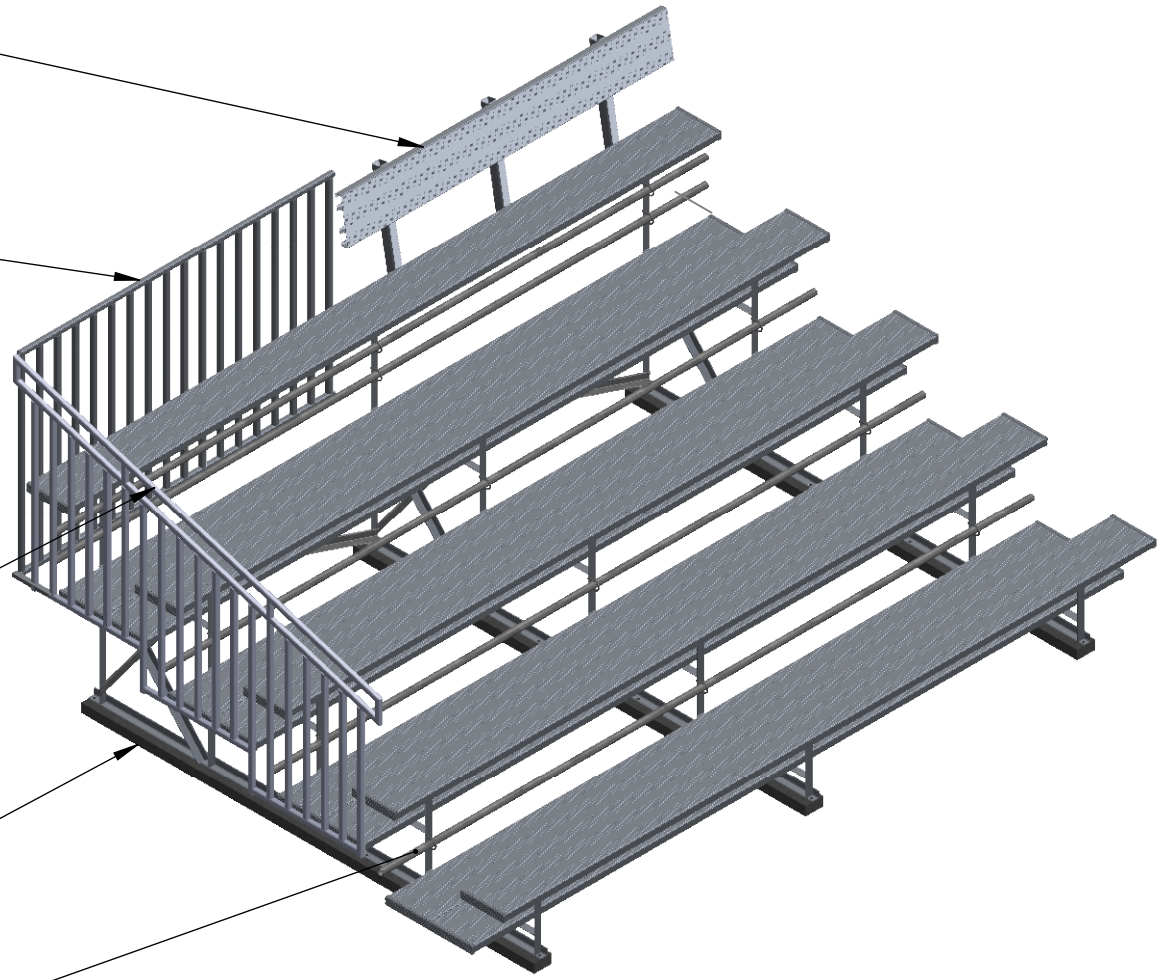

Aluminum Back Rest

Rear Guard Rail

Side Guard Rail

Baleboard Ground Sill

Riser Gap Closure Pipe

PRODUCT: Aluminum Bleacher Accessories

PROJECT:

GENERAL NOTES / CONFIRMATIONS:

DRAWN BY: R. Malantic

DATE: 2019-10-16

MODEL NO: xxxxxxx

CHECKED BY:

SHEET NO :

SCALE : xxx