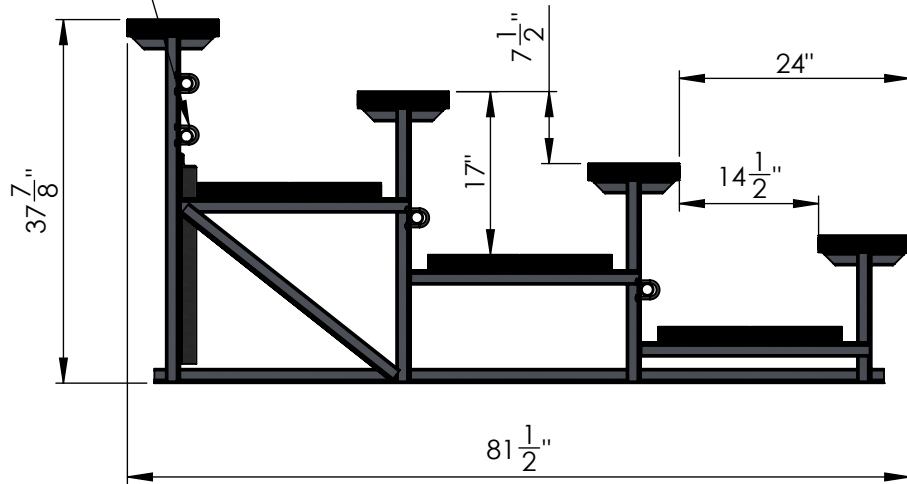

Riser Gap
Closure Pipe
(meets O.B.C)

PRODUCT: 21' 4 Row Aluminum Bleacher

GENERAL NOTES / CONFIRMATIONS:

PROJECT:

DRAWN BY: R. Malantic

DATE: 2019-10-16

MODEL NO: FB21-4

CHECKED BY:

SHEET NO :

SCALE : xxx