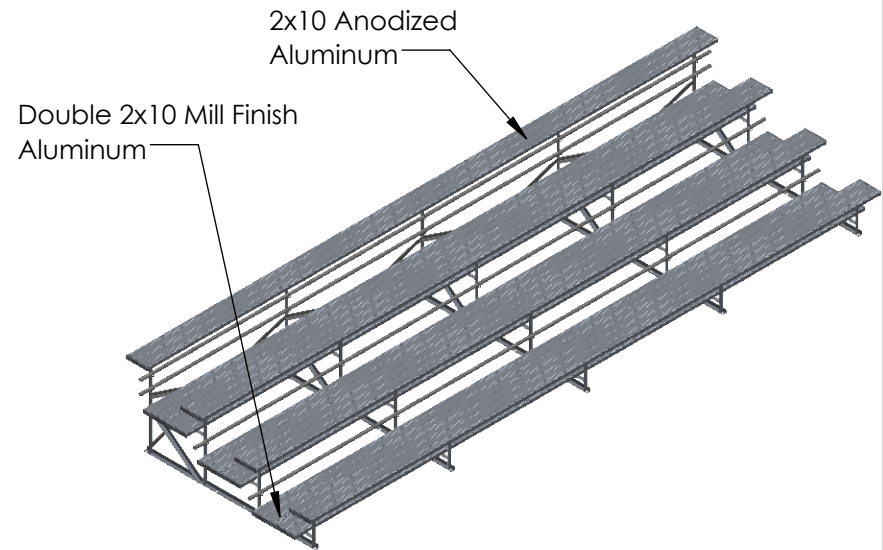

Riser Gap
Closure Pipe
(meets O.B.C)

PRODUCT: 21' 4 Row Aluminum Bleacher

GENERAL NOTES / CONFIRMATIONS:

PROJECT:

DRAWN BY: R. Malantic

DATE: 2019-10-16

MODEL NO: FB21-4

CHECKED BY:

SHEET NO :

SCALE : xxx