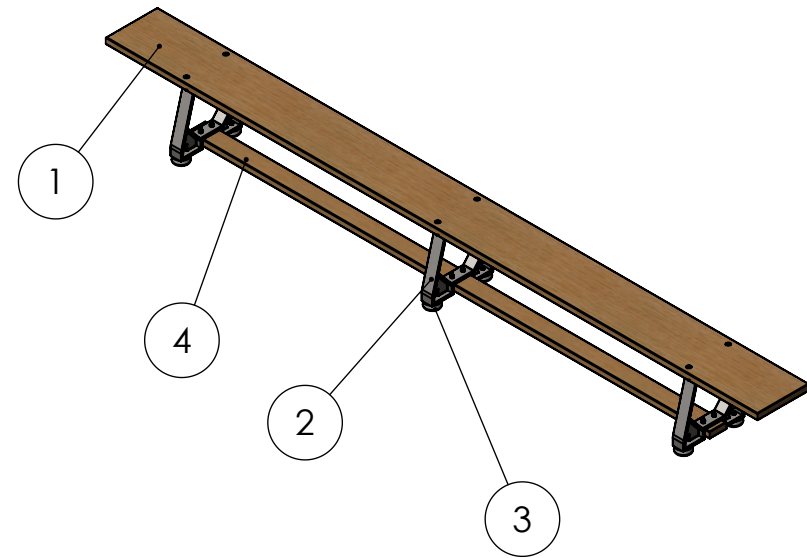

ITEM NO.	PART NUMBER	DESCRIPTION	QTY.
1	12-006	Balance Bench 10ft Oak Top	1
2	12-001	Balance Bench Cast Aluminum Leg	3
3	12-002	Balance Bench Rubber Feet	6
4	12-004	Balance Bench 8ft Oak Beam	1

PRODUCT: 10ft Balance Bench

GENERAL NOTES / CONFIRMATIONS:

PROJECT:

DRAWN BY: R. Malantic

DATE: 2019-10-21

MODEL NO: 12-007

CHECKED BY:

SHEET NO :

SCALE : xxx