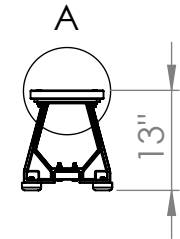

ITEM NO.	PART NUMBER	DESCRIPTION	QTY.
1	12-006	Balance Bench 10ft Oak Top	1
2	12-001	Balance Bench Cast Aluminum Leg	3
3	12-002	Balance Bench Rubber Feet	6
4	12-004	Balance Bench 8ft Oak Beam	1

PRODUCT: 10ft Balance Bench