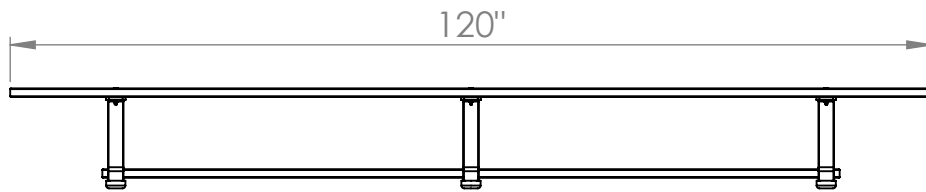

ITEM NO.	PART NUMBER	DESCRIPTION	QTY.
1	12-006	Balance Bench 10ft Oak Top	1
2	12-001	Balance Bench Cast Aluminum Leg	3
3	12-002	Balance Bench Rubber Feet	6
4	12-004	Balance Bench 8ft Oak Beam	1

PRODUCT: 10ft Balance Bench

GENERAL NOTES / CONFIRMATIONS:

PROJECT:

DRAWN BY: R. Malantic

DATE: 2019-10-21

MODEL NO: 12-007

CHECKED BY:

SHEET NO :

SCALE : xxx