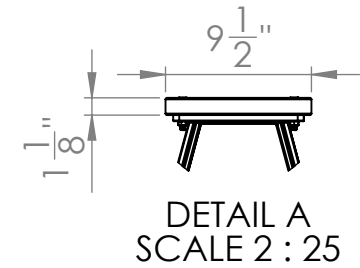

ITEM NO.	PART NUMBER	DESCRIPTION	QTY.
1	12-006	Balance Bench 10ft Oak Top	1
2	12-001	Balance Bench Cast Aluminum Leg	3
3	12-002	Balance Bench Rubber Feet	6
4	12-004	Balance Bench 8ft Oak Beam	1

PRODUCT: 10ft Balance Bench

GENERAL NOTES / CONFIRMATIONS:

PROJECT:

DRAWN BY: R. Malantic

DATE: 2019-10-21

MODEL NO: 12-007

CHECKED BY:

SHEET NO :

SCALE : xxx