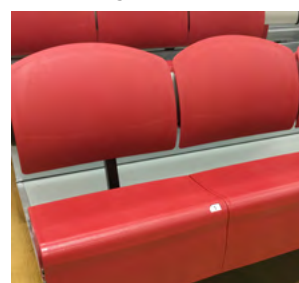

(10" deep seat only)

Infinity Seat Module - Fixed

Min Rise	10"
Max Rise	12"
Min Spacing	22"
Max Spacing	X

High-Rise Infinity Seat Module - Fixed

Min Rise	>12"
Max Rise	16"
Min Spacing	22"
Max Spacing	X

(10" deep seat only)

Infinity Seat Module - Riser Mounted

Min Rise	10"
Max Rise	24"
Min Spacing	22"
Max Spacing	X

Infinity Backrest

Min Rise	10"
Max Rise	16"
Min Spacing	30"

Telescopic Seating Application Guide

Integra Chair

Min Rise	10"
Max Rise	21"
Min Spacing	31"
Max Spacing	42"
Min Chair Spacing w/o Arms	18"
Min Chair Spacing with Arms	19"
Min Chair Spacing with Cupholder	20"