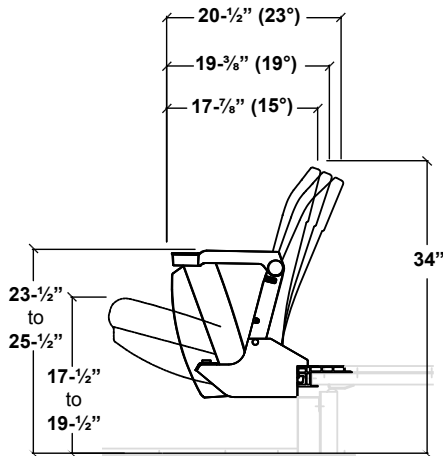

Dimensional Requirements:

- Available with minimum 7 ½" row rise for Citation, Millennium, Marquee
- Available with minimum 9" row rise for Centurion
- Available with minimum 10" row rise for Patriot
- All Nose Mount chair options have a maximum row rise of 16"
- Carpeted decking and Cupholder Armrests add ½" to the minimum row rise
- Available with a minimum of 33" row spacing, 34" - 36" recommended
- Chair sizes available from 19" - 22" (varies by chair model)

Chair Dimensions:

Citation with No. 12 seat and regular arm

Citation with No. 12 seat and cupholder arm

Folded Citation chair

Millennium with No. 12 seat and regular arm

Millennium with No. 12 seat and cupholder arm

Folded Millennium chair

Marquee with No. 12 seat and regular arm

Marquee with No. 12 seat and cupholder arm

Folded Marquee chair

Dimensions may change without notice. Dimensions shown are nominal ($\pm 1/4''$).