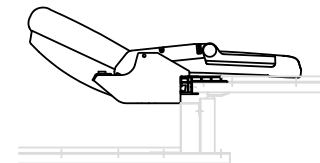

Dimensional Requirements:

- Available with minimum 7 ½" row rise for Citation, Millennium, Marquee
- Available with minimum 9" row rise for Centurion
- Available with minimum 10" row rise for Patriot
- All Nose Mount chair options have a maximum row rise of 16"
- Carpeted decking and Cupholder Armrests add ½" to the minimum row rise
- Available with a minimum of 33" row spacing, 34" - 36" recommended
- Chair sizes available from 19" - 22" (varies by chair model)

Chair Dimensions:

Citation with No. 12 seat and regular arm

Citation with No. 12 seat and cupholder arm

Folded Citation chair

Millennium with No. 12 seat and regular arm

Millennium with No. 12 seat and cupholder arm

Folded Millennium chair

Marquee with No. 12 seat and regular arm

Marquee with No. 12 seat and cupholder arm

Folded Marquee chair

Dimensions may change without notice. Dimensions shown are nominal ($\pm 1/4''$).