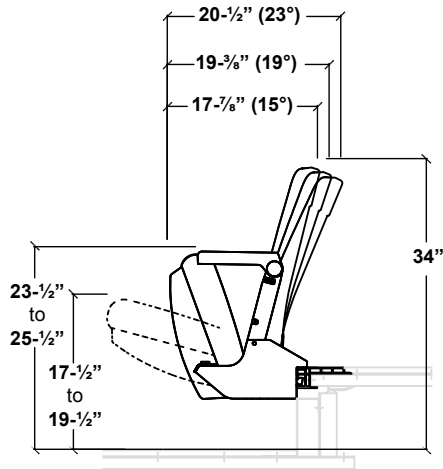

Key Advantages:

- Multiple chairs options to choose from
- Citation, Millennium and Marquee chairs have an adjustable back pitch to maximize spectator comfort and optimize sightlines
- Chair standards clamp to the nose beam allowing for layout flexibility, faster installation and a cleaner look
- Armrests are available in polymer, cupholder and wood arm cap
- Seat number and row letter identification
- Reduced chair envelope allowing for more chairs between aisles
- More consistent appearance with fixed seating (chair size & geometry)
- Faster changeovers increase ROI for end users
- Semi-Automated chair operation uses a spring assist when raising the chair backs to the use position, and a release lever to automatically fold the backs to the stored position
- Up to 10 chairs can be operated at one time
- Gas springs control the "fall" when backs are lowered
- Greatly reduces chair setup and take-down time
- Semi-Automated chair mechanism is Patent Pending

Dimensional Requirements:

- Available with minimum 7 ½" row rise for Citation, Millennium, Marquee
- Available with minimum 9" row rise for Centurion
- Available with minimum 10" row rise for Patriot
- All Nose Mount chair options have a maximum row rise of 16"
- Carpeted decking and Cupholder Armrests add ½" to the minimum row rise
- Available with a minimum of 33" row spacing, 34" - 36" recommended
- Chair sizes available from 19" - 22" (varies by chair model)

Chair Dimensions:

Citation with No. 12 seat and regular arm

Citation with No. 12 seat and cupholder arm

Folded Citation chair

Millennium with No. 12 seat and regular arm

Millennium with No. 12 seat and cupholder arm

Folded Millennium chair

Marquee with No. 12 seat and regular arm

Marquee with No. 12 seat and cupholder arm

Folded Marquee chair

Dimensions may change without notice. Dimensions shown are nominal ($\pm 1/4''$).