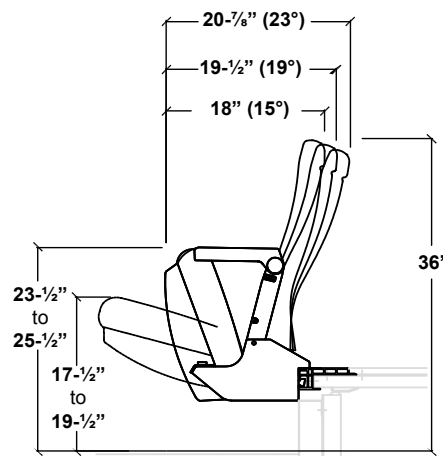

Dimensional Requirements:

- Available with minimum 7 ½" row rise for Citation, Millennium, Marquee
- Available with minimum 9" row rise for Centurion
- Available with minimum 10" row rise for Patriot
- All Nose Mount chair options have a maximum row rise of 16"
- Carpeted decking and Cupholder Armrests add ½" to the minimum row rise
- Available with a minimum of 33" row spacing, 34" - 36" recommended
- Chair sizes available from 19" - 22" (varies by chair model)

Chair Dimensions:

Citation with No. 12 seat and regular arm

Citation with No. 12 seat and cupholder arm

Folded Citation chair

Millennium with No. 12 seat and regular arm

Millennium with No. 12 seat and cupholder arm

Folded Millennium chair

Marquee with No. 12 seat and regular arm

Marquee with No. 12 seat and cupholder arm

Folded Marquee chair

Dimensions may change without notice. Dimensions shown are nominal ($\pm 1/4''$).