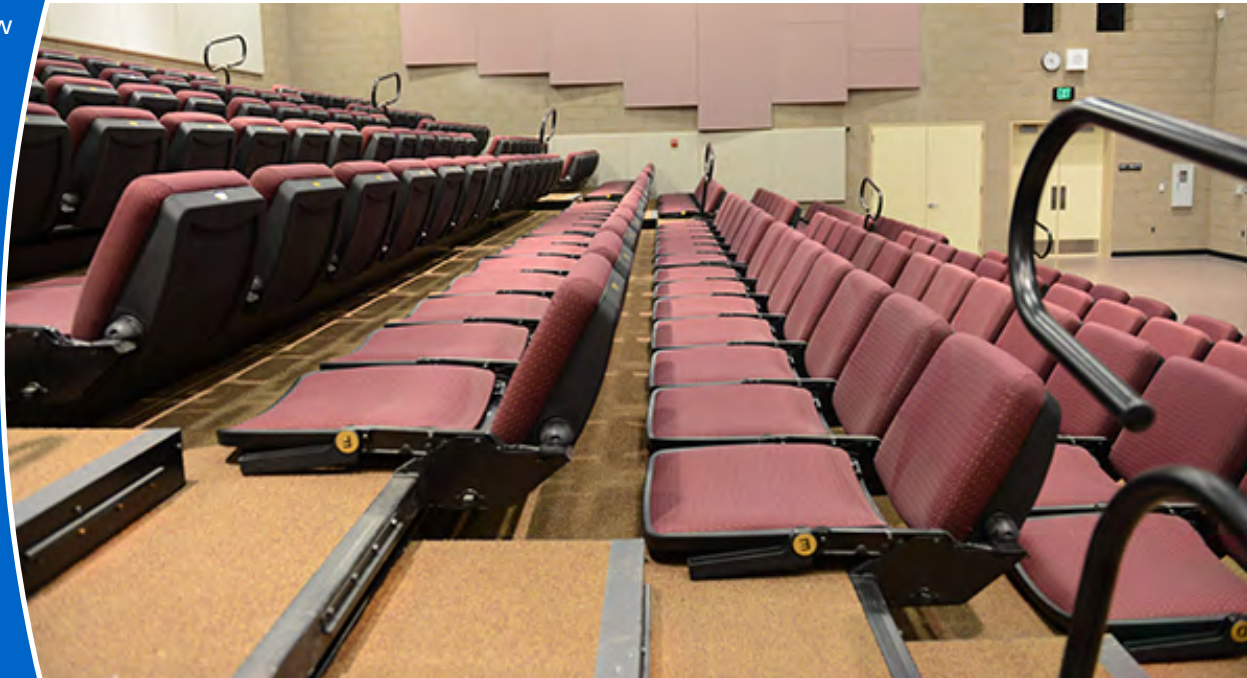

Prestige Nose Mount

The Prestige Series telescopic system pairs our most popular auditorium chairs with the industry's very first Semi-Automated chair fold down system to create an attractive and comfortable seating experience with faster changeovers.

Key Advantages:

- Multiple chairs options to choose from
- Citation, Millennium and Marquee chairs have an adjustable back pitch to maximize spectator comfort and optimize sightlines
- Chair standards clamp to the nose beam allowing for layout flexibility, faster installation and a cleaner look
- Armrests are available in polymer, cupholder and wood arm cap
- Seat number and row letter identification
- Reduced chair envelope allowing for more chairs between aisles
- More consistent appearance with fixed seating (chair size & geometry)
- Faster changeovers increase ROI for end users
- Semi-Automated chair operation uses a spring assist when raising the chair backs to the use position, and a release lever to automatically fold the backs to the stored position
- Up to 10 chairs can be operated at one time
- Gas springs control the "fall" when backs are lowered
- Greatly reduces chair setup and take-down time
- Semi-Automated chair mechanism is Patent Pending

Dimensional Requirements:

- Available with minimum 7 ½" row rise for Citation, Millennium, Marquee
- Available with minimum 9" row rise for Centurion
- Available with minimum 10" row rise for Patriot
- All Nose Mount chair options have a maximum row rise of 16"
- Carpeted decking and Cupholder Armrests add ½" to the minimum row rise
- Available with a minimum of 33" row spacing, 34" - 36" recommended
- Chair sizes available from 19" - 22" (varies by chair model)

Folded Millennium chair

Marquee with No. 12 seat and regular arm

Marquee with No. 12 seat and cupholder arm

Folded Marquee chair

Dimensions may change without notice. Dimensions shown are nominal ($\pm 1/4''$).