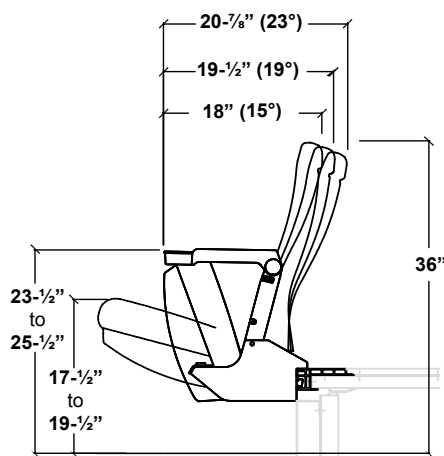

Dimensional Requirements:

- Available with minimum 7 ½" row rise for Citation, Millennium, Marquee
- Available with minimum 9" row rise for Centurion
- Available with minimum 10" row rise for Patriot
- All Nose Mount chair options have a maximum row rise of 16"
- Carpeted decking and Cupholder Armrests add ½" to the minimum row rise
- Available with a minimum of 33" row spacing, 34" - 36" recommended
- Chair sizes available from 19" - 22" (varies by chair model)

Chair Dimensions:

Citation with No. 12 seat and regular arm

Citation with No. 12 seat and cupholder arm

Folded Citation chair

Millennium with No. 12 seat and regular arm

Millennium with No. 12 seat and cupholder arm

Folded Millennium chair

Marquee with No. 12 seat and regular arm

Marquee with No. 12 seat and cupholder arm

Folded Marquee chair

Dimensions may change without notice. Dimensions shown are nominal ($\pm 1/4''$).