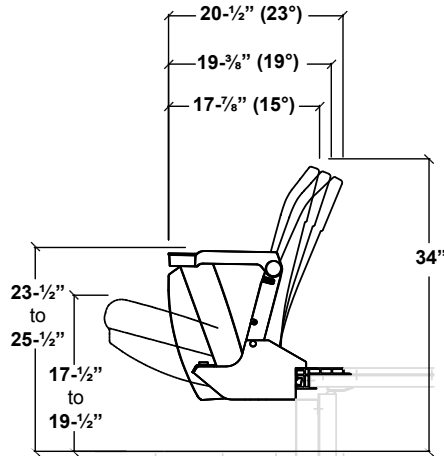

Dimensional Requirements:

- Available with minimum 7 ½" row rise for Citation, Millennium, Marquee
- Available with minimum 9" row rise for Centurion
- Available with minimum 10" row rise for Patriot
- All Nose Mount chair options have a maximum row rise of 16"
- Carpeted decking and Cupholder Armrests add ½" to the minimum row rise
- Available with a minimum of 33" row spacing, 34" - 36" recommended
- Chair sizes available from 19" - 22" (varies by chair model)

Chair Dimensions:

Citation with No. 12 seat and regular arm

Citation with No. 12 seat and cupholder arm

Folded Citation chair

Millennium with No. 12 seat and regular arm

Millennium with No. 12 seat and cupholder arm

Folded Millennium chair

Marquee with No. 12 seat and regular arm

Marquee with No. 12 seat and cupholder arm

Folded Marquee chair

Dimensions may change without notice. Dimensions shown are nominal ($\pm 1/4''$).