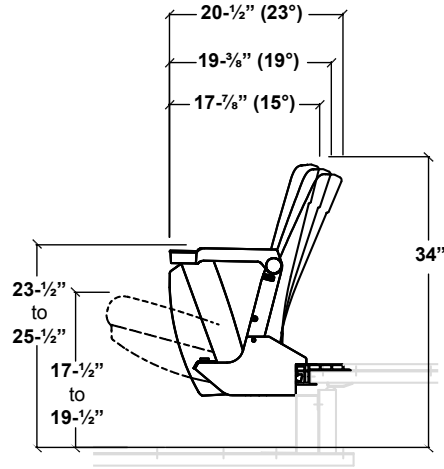

Dimensional Requirements:

- Available with minimum 7 ½" row rise for Citation, Millennium, Marquee
- Available with minimum 9" row rise for Centurion
- Available with minimum 10" row rise for Patriot
- All Nose Mount chair options have a maximum row rise of 16"
- Carpeted decking and Cupholder Armrests add ½" to the minimum row rise
- Available with a minimum of 33" row spacing, 34" - 36" recommended
- Chair sizes available from 19" - 22" (varies by chair model)

Chair Dimensions:

Citation with No. 12 seat and regular arm

Citation with No. 12 seat and cupholder arm

Folded Citation chair

Millennium with No. 12 seat and regular arm

Millennium with No. 12 seat and cupholder arm

Folded Millennium chair

Marquee with No. 12 seat and regular arm

Marquee with No. 12 seat and cupholder arm

Folded Marquee chair

Dimensions may change without notice. Dimensions shown are nominal ($\pm 1/4''$).