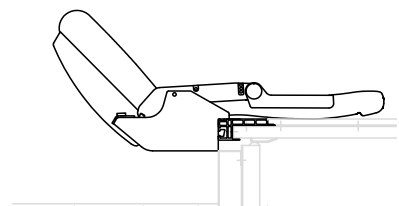

Dimensional Requirements:

- Available with minimum 7 ½" row rise for Citation, Millennium, Marquee
- Available with minimum 9" row rise for Centurion
- Available with minimum 10" row rise for Patriot
- All Nose Mount chair options have a maximum row rise of 16"
- Carpeted decking and Cupholder Armrests add ½" to the minimum row rise
- Available with a minimum of 33" row spacing, 34" - 36" recommended
- Chair sizes available from 19" - 22" (varies by chair model)

Chair Dimensions:

Citation with No. 12 seat and regular arm

Citation with No. 12 seat and cupholder arm

Folded Citation chair

Millennium with No. 12 seat and regular arm

Millennium with No. 12 seat and cupholder arm

Folded Millennium chair

Marquee with No. 12 seat and regular arm

Marquee with No. 12 seat and cupholder arm

Folded Marquee chair

Dimensions may change without notice. Dimensions shown are nominal ($\pm 1/4''$).