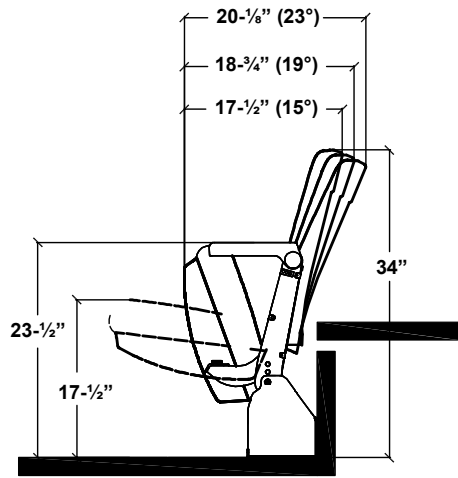

Key Advantages:

- Multiple chairs options to choose from
- Citation, Millennium and Marquee chairs have an adjustable back pitch to maximize spectator comfort and optimize sightlines
- Chair standards are deck mounted allowing for layout flexibility, faster installation and a cleaner look
- Armrests are available in polymer, cupholder and wood arm cap
- Seat number and row letter identification
- Reduced chair envelope allowing for more chairs between aisles
- Consistent appearance with fixed seating (chair size & geometry)
- Faster changeovers increase ROI for end users
- Semi-Automated chair operation uses a spring assist when raising the chairs to the use position, and a release lever to automatically fold the chairs to the stored position
- Up to 4 chairs can be operated at one time
- Gas springs control the "fall" when the chairs are lowered
- Dust/debris covers shroud and protect the fold down mechanisms while making cleanup easier after an event
- Greatly reduces chair setup and takedown time
- Prestige Forward Fold chairs can be used on telescopic systems or on stackable risers

Dimensional Requirements:

- Available with 14" row rise for Citation, Millennium, Patriot, Centurion
- Available with 15" row rise for Marquee
- Contact Factory for row rise requirements greater than 21"
- Stackable Riser Systems (SRS) are available from 4" – 16" row rise
- Available with a minimum of 33" row spacing, 34" – 36" recommended
- Chair sizes available from 19" – 22" (varies by chair model)

Chair Dimensions:

Citation with No. 12 seat and regular arm

Citation with No. 12 seat and cupholder arm

Folded Citation chair

Millennium with No. 12 seat and regular arm

Millennium with No. 12 seat and cupholder arm

Folded Millennium chair

Marquee with No. 12 seat and regular arm

Marquee with No. 12 seat and cupholder arm

Folded Marquee chair

Dimensions may change without notice. Dimensions shown are nominal ($\pm 1/4"$).