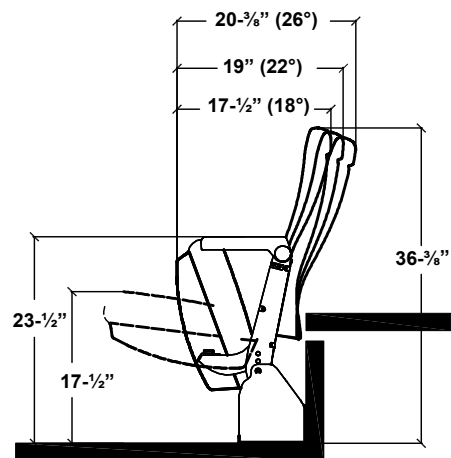

Dimensional Requirements:

- Available with 14" row rise for Citation, Millennium, Patriot, Centurion
- Available with 15" row rise for Marquee
- Contact Factory for row rise requirements greater than 21"
- Stackable Riser Systems (SRS) are available from 4" – 16" row rise
- Available with a minimum of 33" row spacing, 34" – 36" recommended
- Chair sizes available from 19" – 22" (varies by chair model)

Chair Dimensions:

Citation with No. 12 seat and regular arm

Citation with No. 12 seat and cupholder arm

Folded Citation chair

Millennium with No. 12 seat and regular arm

Millennium with No. 12 seat and cupholder arm

Folded Millennium chair

Marquee with No. 12 seat and regular arm

Marquee with No. 12 seat and cupholder arm

Folded Marquee chair

Dimensions may change without notice. Dimensions shown are nominal ($\pm 1/4"$).