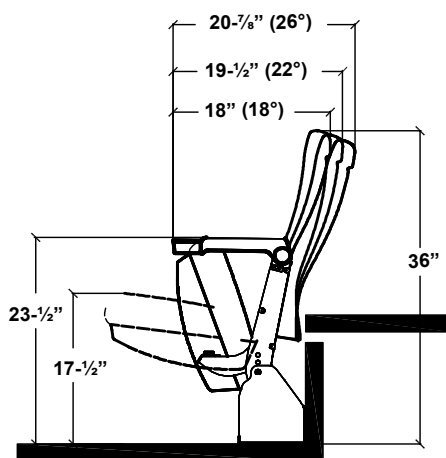

Dimensional Requirements:

- Available with 14" row rise for Citation, Millennium, Patriot, Centurion
- Available with 15" row rise for Marquee
- Contact Factory for row rise requirements greater than 21"
- Stackable Riser Systems (SRS) are available from 4" – 16" row rise
- Available with a minimum of 33" row spacing, 34" – 36" recommended
- Chair sizes available from 19" – 22" (varies by chair model)

Chair Dimensions:

Citation with No. 12 seat and regular arm

Citation with No. 12 seat and cupholder arm

Folded Citation chair

Millennium with No. 12 seat and regular arm

Millennium with No. 12 seat and cupholder arm

Folded Millennium chair

Marquee with No. 12 seat and regular arm

Marquee with No. 12 seat and cupholder arm

Folded Marquee chair

Dimensions may change without notice. Dimensions shown are nominal ($\pm 1/4"$).