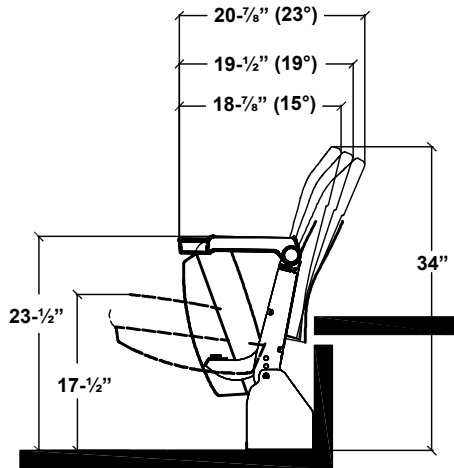

Dimensional Requirements:

- Available with 14" row rise for Citation, Millennium, Patriot, Centurion
- Available with 15" row rise for Marquee
- Contact Factory for row rise requirements greater than 21"
- Stackable Riser Systems (SRS) are available from 4" – 16" row rise
- Available with a minimum of 33" row spacing, 34" – 36" recommended
- Chair sizes available from 19" – 22" (varies by chair model)

Chair Dimensions:

Citation with No. 12 seat and regular arm

Citation with No. 12 seat and cupholder arm

Folded Citation chair

Millennium with No. 12 seat and regular arm

Millennium with No. 12 seat and cupholder arm

Folded Millennium chair

Marquee with No. 12 seat and regular arm

Marquee with No. 12 seat and cupholder arm

Folded Marquee chair

Dimensions may change without notice. Dimensions shown are nominal ($\pm 1/4"$).