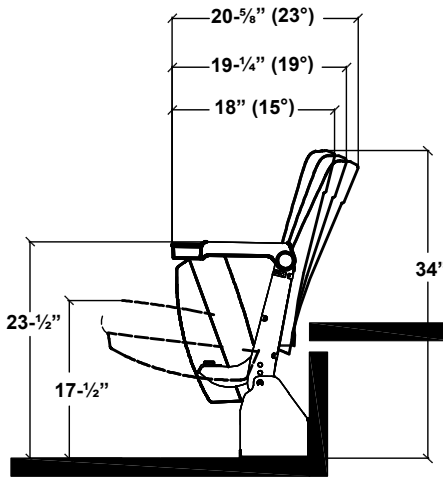

Dimensional Requirements:

- Available with 14" row rise for Citation, Millennium, Patriot, Centurion
- Available with 15" row rise for Marquee
- Contact Factory for row rise requirements greater than 21"
- Stackable Riser Systems (SRS) are available from 4" – 16" row rise
- Available with a minimum of 33" row spacing, 34" – 36" recommended
- Chair sizes available from 19" – 22" (varies by chair model)

Chair Dimensions:

Citation with No. 12 seat and regular arm

Citation with No. 12 seat and cupholder arm

Folded Citation chair

Millennium with No. 12 seat and regular arm

Millennium with No. 12 seat and cupholder arm

Folded Millennium chair

Marquee with No. 12 seat and regular arm

Marquee with No. 12 seat and cupholder arm

Folded Marquee chair

Dimensions may change without notice. Dimensions shown are nominal ($\pm 1/4"$).