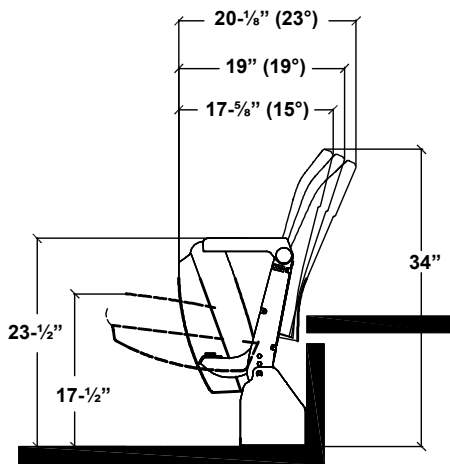

Dimensional Requirements:

- Available with 14" row rise for Citation, Millennium, Patriot, Centurion
- Available with 15" row rise for Marquee
- Contact Factory for row rise requirements greater than 21"
- Stackable Riser Systems (SRS) are available from 4" – 16" row rise
- Available with a minimum of 33" row spacing, 34" – 36" recommended
- Chair sizes available from 19" – 22" (varies by chair model)

Chair Dimensions:

Citation with No. 12 seat and regular arm

Citation with No. 12 seat and cupholder arm

Folded Citation chair

Millennium with No. 12 seat and regular arm

Millennium with No. 12 seat and cupholder arm

Folded Millennium chair

Marquee with No. 12 seat and regular arm

Marquee with No. 12 seat and cupholder arm

Folded Marquee chair

Dimensions may change without notice. Dimensions shown are nominal ($\pm 1/4"$).