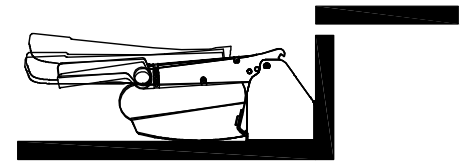

Key Advantages:

- Multiple chairs options to choose from
- Citation, Millennium and Marquee chairs have an adjustable back pitch to maximize spectator comfort and optimize sightlines
- Chair standards are deck mounted allowing for layout flexibility, faster installation and a cleaner look
- Armrests are available in polymer, cupholder and wood arm cap
- Seat number and row letter identification
- Reduced chair envelope allowing for more chairs between aisles
- Consistent appearance with fixed seating (chair size & geometry)
- Faster changeovers increase ROI for end users
- Semi-Automated chair operation uses a spring assist when raising the chairs to the use position, and a release lever to automatically fold the chairs to the stored position
- Up to 4 chairs can be operated at one time
- Gas springs control the "fall" when the chairs are lowered
- Dust/debris covers shroud and protect the fold down mechanisms while making cleanup easier after an event
- Greatly reduces chair setup and takedown time
- Prestige Forward Fold chairs can be used on telescopic systems or on stackable risers

Dimensional Requirements:

- Available with 14" row rise for Citation, Millennium, Patriot, Centurion
- Available with 15" row rise for Marquee
- Contact Factory for row rise requirements greater than 21"
- Stackable Riser Systems (SRS) are available from 4" – 16" row rise
- Available with a minimum of 33" row spacing, 34" – 36" recommended
- Chair sizes available from 19" – 22" (varies by chair model)

Chair Dimensions:

Citation with No. 12 seat and regular arm

Citation with No. 12 seat and cupholder arm

Folded Citation chair

Millennium with No. 12 seat and regular arm

Millennium with No. 12 seat and cupholder arm